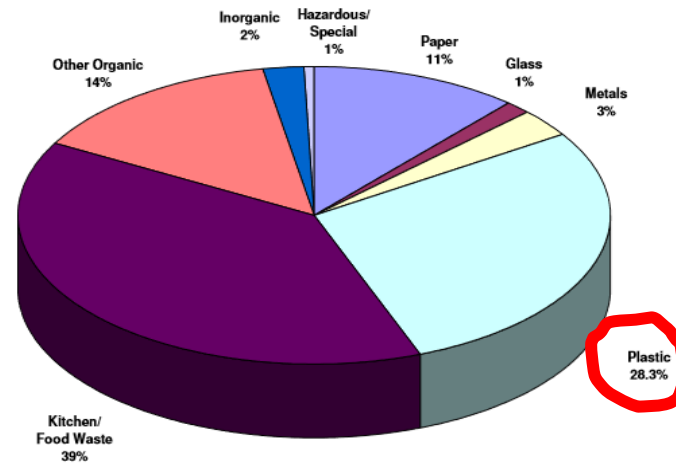

Figure E-3. Estimated Composition of Disposed Waste – Pasig (% wet wt.)

Figure E-4. Estimated Composition of Disposed Waste – Quezon City (% wet wt.)

Figure E-5. Estimated Composition of Disposed Waste – Valenzuela (% wet wt.)

### Distribution of Solid Waste Materials (Household)