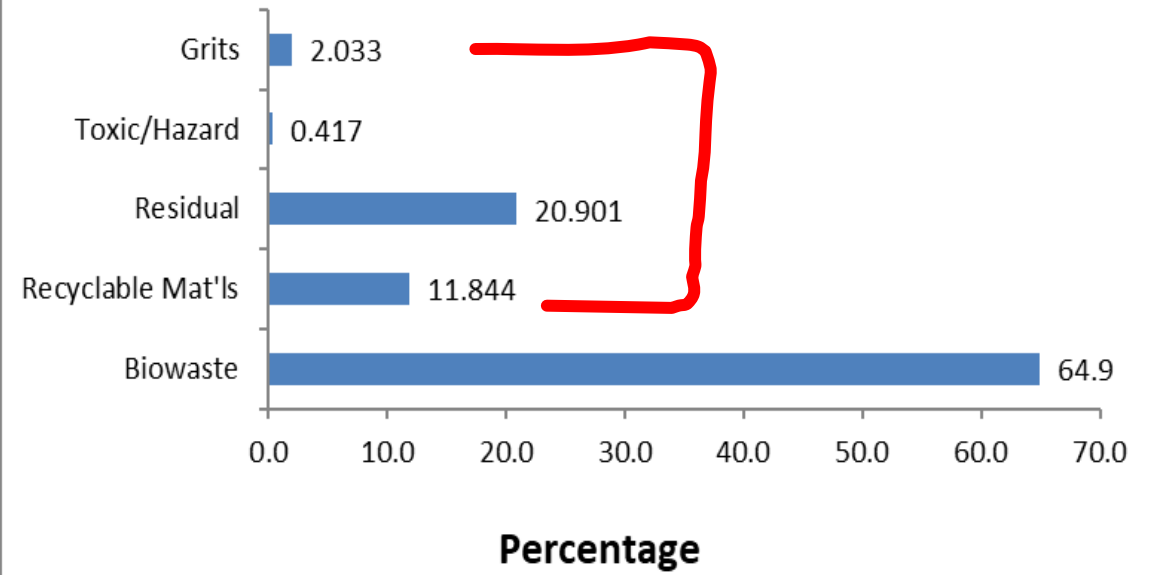

Percent Distribution of Waste Material Class (HH)