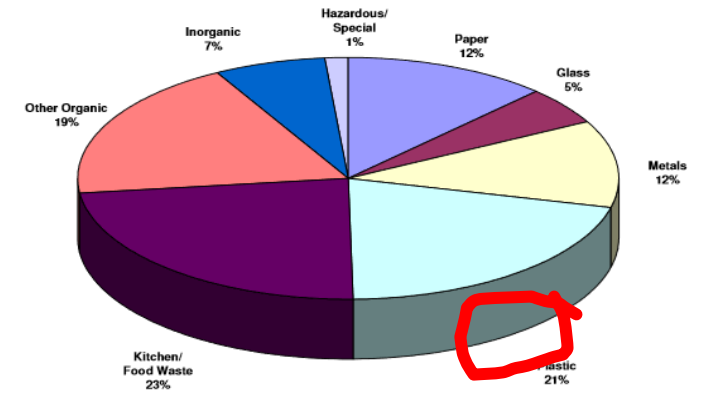

[independent.co.uk](http://independent.co.uk)

PLASTIC OCEANS FOUNDATION

<http://ddnews.gov.in>

Pasig River

Estero de Binondo

Figure E-1. Estimated Composition of Disposed Waste – Makati (% wet wt.)

Figure E-2. Composition of Disposed Waste – Muntinlupa (% wet wt.)