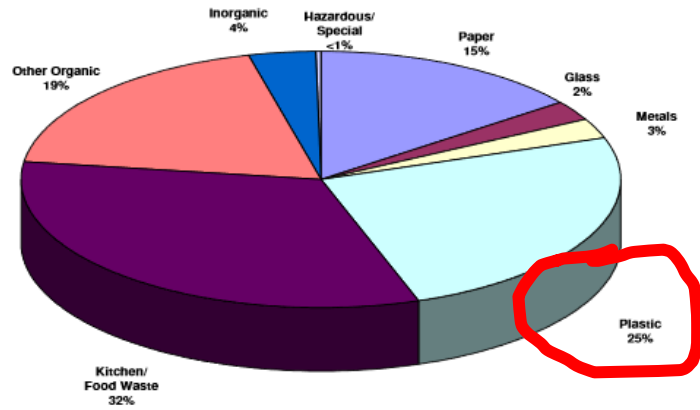

[independent.co.uk](http://independent.co.uk)

PLASTIC OCEANS FOUNDATION

<http://ddnews.gov.in>

Pasig River

Estero de Binondo

Figure E-1. Estimated Composition of Disposed Waste – Makati (% wet wt.)

Figure E-2. Composition of Disposed Waste – Muntinlupa (% wet wt.)