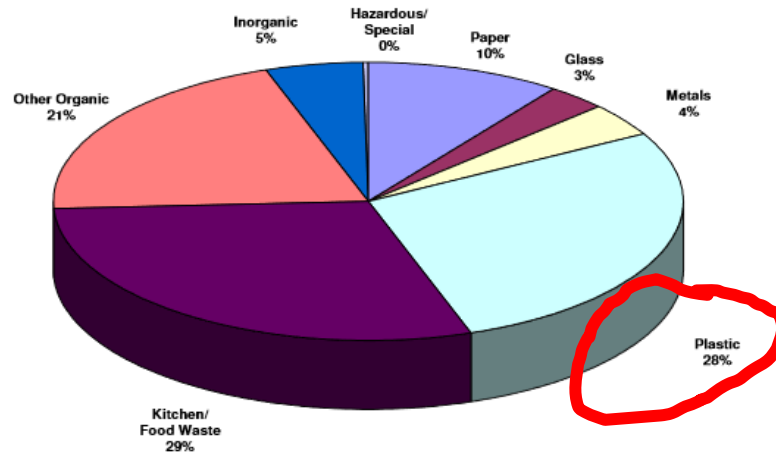

[independent.co.uk](http://independent.co.uk)

PLASTIC OCEANS FOUNDATION

<http://ddnews.gov.in>

Pasig River

Estero de Binondo

Figure E-1. Estimated Composition of Disposed Waste – Makati (% wet wt.)

Figure E-2. Composition of Disposed Waste – Muntinlupa (% wet wt.)