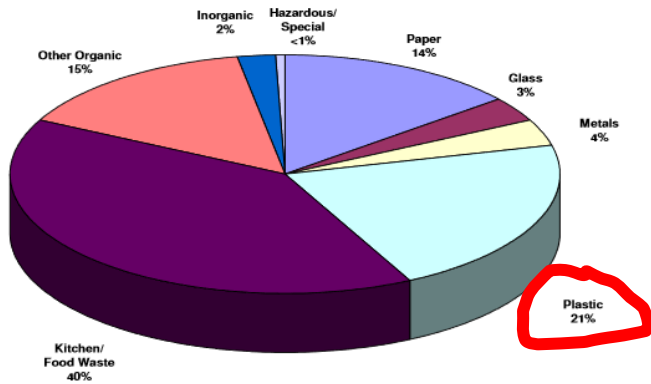

Figure E-3. Estimated Composition of Disposed Waste – Pasig (% wet wt.)

Figure E-4. Estimated Composition of Disposed Waste – Quezon City (% wet wt.)

Figure E-5. Estimated Composition of Disposed Waste – Valenzuela (% wet wt.)