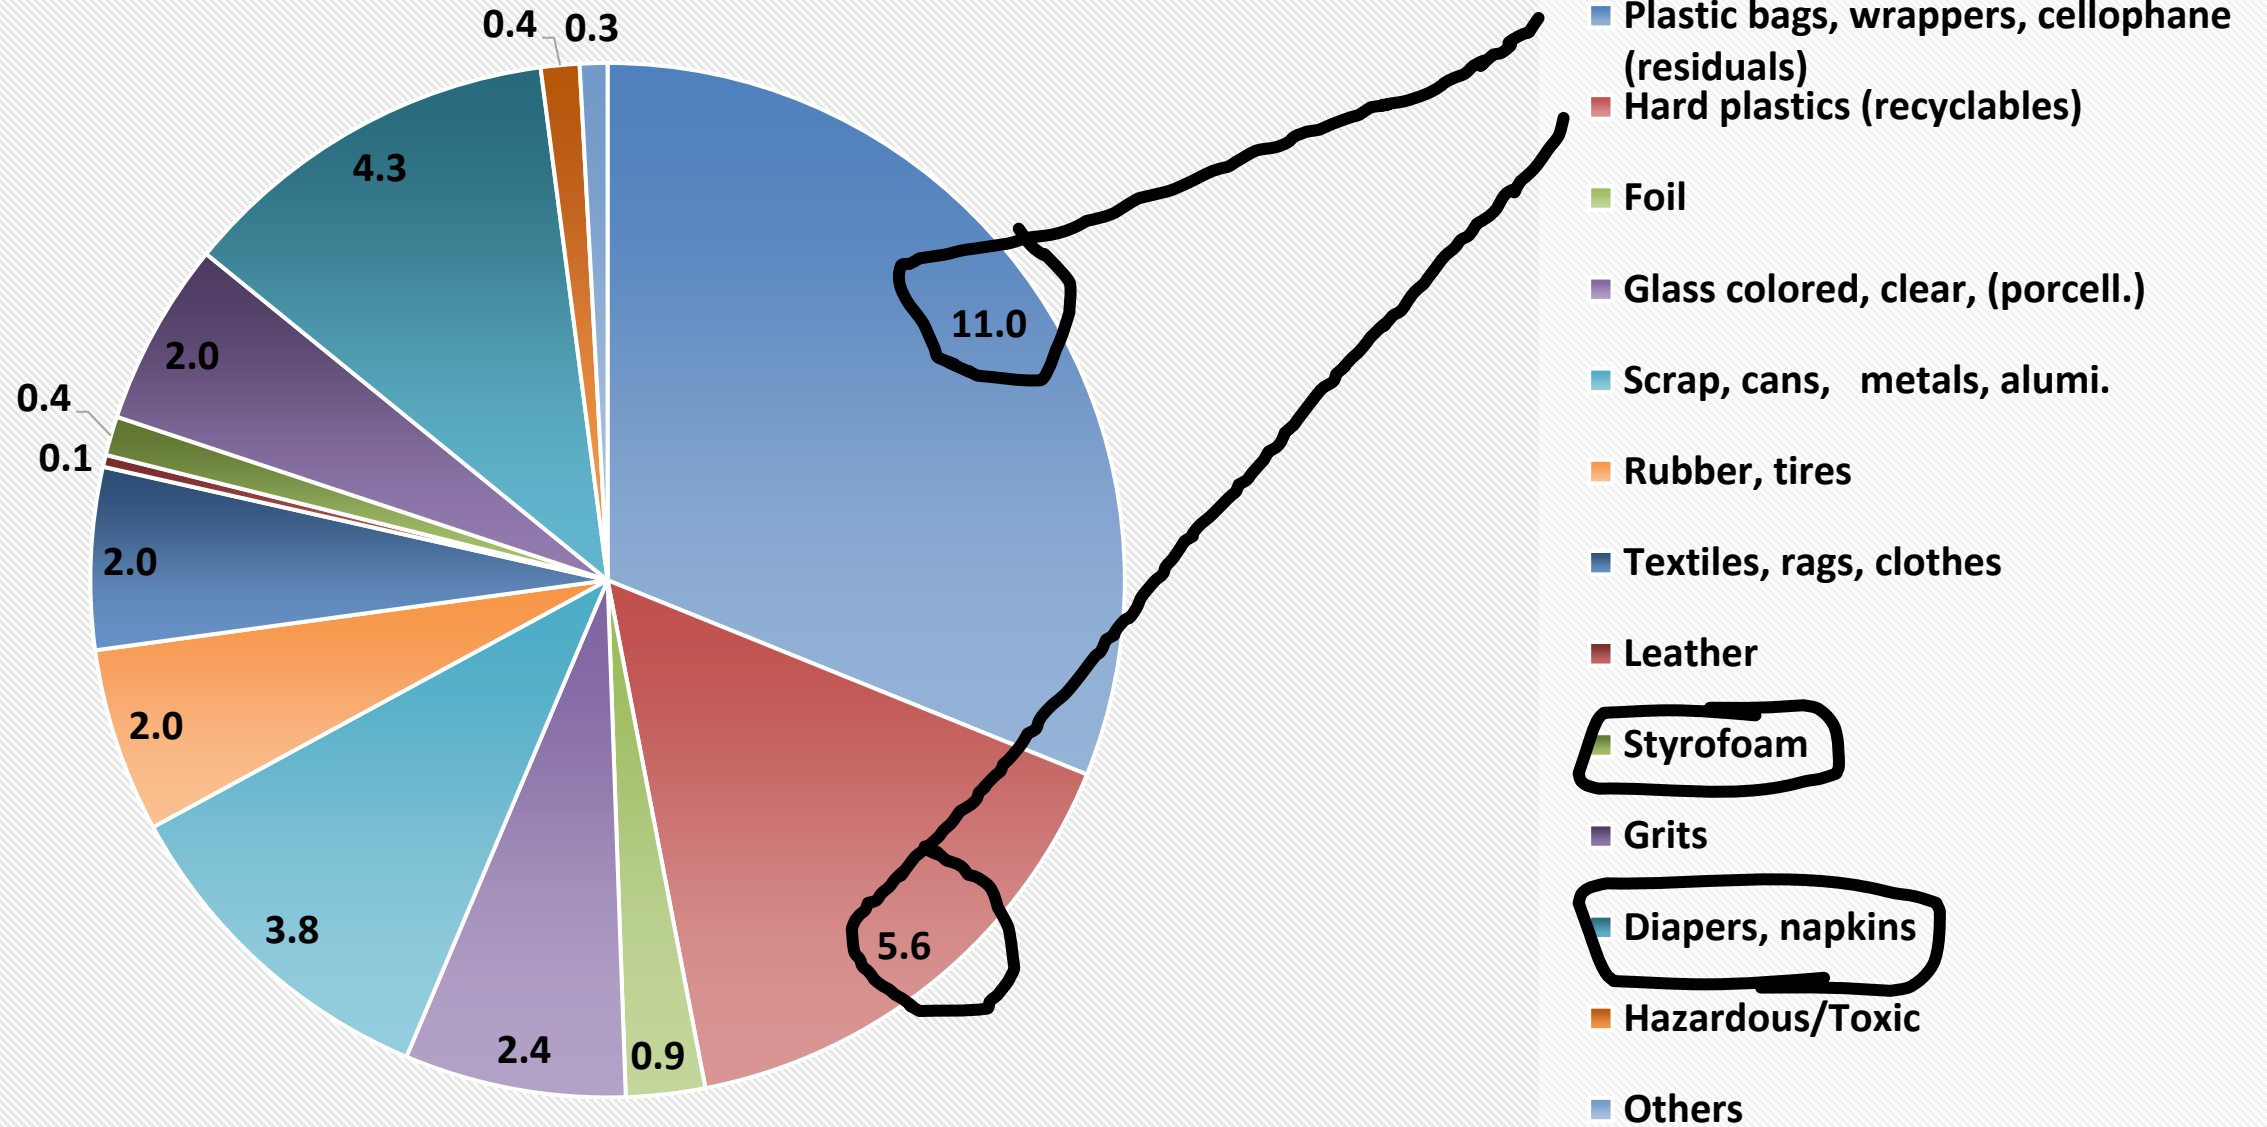

Percentage distribution per material type